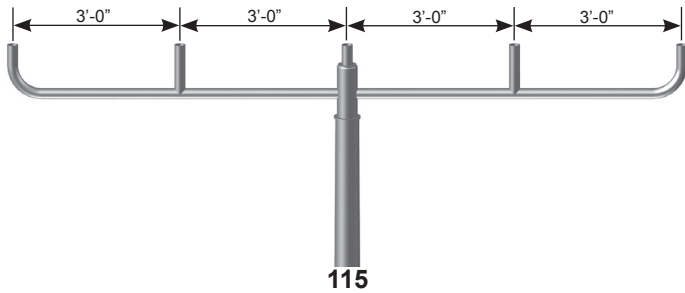

1254

TWELVE FIFTY FOUR INDUSTRIES

**BULLHORN SERIES
12AR-BHN-RD**

Arm 2" Sch 40 Pipe on all.

Center Hub 115 only 4" Sch 40 Pipe (4.5 O.D)

Center Hub 2.5" Sch 40 pipe excluding 115 (2.8 O.D.)

ORDER INFORMATION

Example Order: 12AR-BHN-RD-104-90-BLT

12AR-BHN-RD- _____ - _____				
MODEL #			FINISH	
Black Texture (Standard)	Bronze Texture	White Texture	Hunter Green Texture	Other (Please Specify):
-BLT	-BRT	-WTX	-HTX	