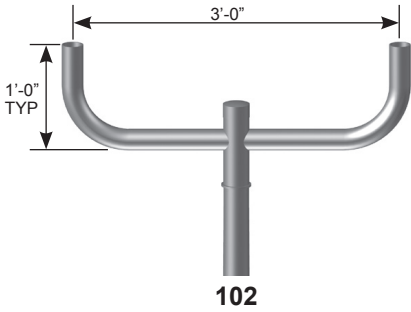

1254

TWELVE FIFTY FOUR INDUSTRIES

**BULLHORN SERIES
12AR-BHN-RD**

Arm 2" Sch 40 Pipe on all.

Center Hub 115 only 4" Sch 40 Pipe (4.5 O.D)

Center Hub 2.5" Sch 40 pipe excluding 115 (2.8 O.D.)

ORDER INFORMATION