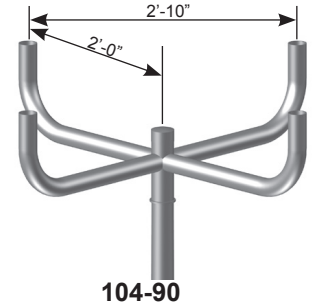

1254

TWELVE FIFTY FOUR INDUSTRIES

**BULLHORN SERIES
12AR-BHN-RD**

Arm 2" Sch 40 Pipe on all.

Center Hub 115 only 4" Sch 40 Pipe (4.5 O.D)

Center Hub 2.5" Sch 40 pipe excluding 115 (2.8 O.D.)

ORDER INFORMATION