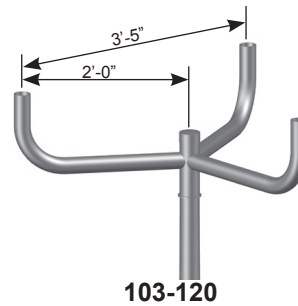

1254

TWELVE FIFTY FOUR INDUSTRIES

**BULLHORN SERIES
12AR-BHN-RD**

Arm 2" Sch 40 Pipe on all.

Center Hub 115 only 4" Sch 40 Pipe (4.5 O.D)

Center Hub 2.5" Sch 40 pipe excluding 115 (2.8 O.D.)

ORDER INFORMATION

Example Order: 12AR-BHN-RD-104-90-BLT

12AR-BHN-RD- _____ - _____				
MODEL #			FINISH	
Black Texture (Standard)	Bronze Texture	White Texture	Hunter Green Texture	Other (Please Specify):
-BLT	-BRT	-WTX	-HTX	