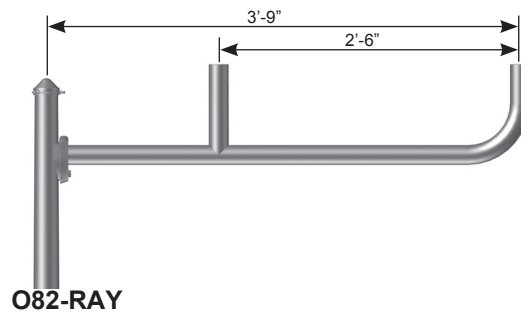

1254

TWELVE FIFTY FOUR INDUSTRIES

**BULLHORN SERIES
12AR-BHN-RD**

Arm 2" Sch 40 Pipe on all.

Center Hub 115 only 4" Sch 40 Pipe (4.5 O.D)

Center Hub 2.5" Sch 40 pipe excluding 115 (2.8 O.D.)

ORDER INFORMATION

Example Order: 12AR-BHN-RD-104-90-BLT

12AR-BHN-RD- _____ - _____				
MODEL #			FINISH	
Black Texture (Standard)	Bronze Texture	White Texture	Hunter Green Texture	Other (Please Specify):
-BLT	-BRT	-WTX	-HTX	