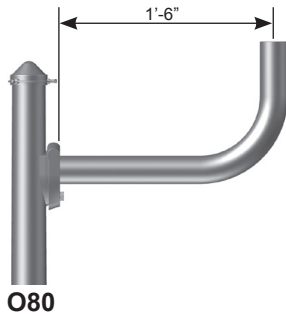

1254

TWELVE FIFTY FOUR INDUSTRIES

**BULLHORN SERIES
12AR-BHN-RD**

Arm 2" Sch 40 Pipe on all.

Center Hub 115 only 4" Sch 40 Pipe (4.5 O.D)

Center Hub 2.5" Sch 40 pipe excluding 115 (2.8 O.D.)

ORDER INFORMATION

Example Order: 12AR-BHN-RD-104-90-BLT

12AR-BHN-RD- _____ - _____				
MODEL #			FINISH	
Black Texture (Standard)	Bronze Texture	White Texture	Hunter Green Texture	Other (Please Specify):
-BLT	-BRT	-WTX	-HTX	