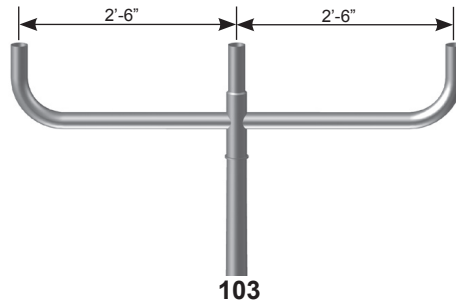

1254

TWELVE FIFTY FOUR INDUSTRIES

**BULLHORN SERIES
12AR-BHN-RD**

Arm 2" Sch 40 Pipe on all.

Center Hub 115 only 4" Sch 40 Pipe (4.5 O.D)

Center Hub 2.5" Sch 40 pipe excluding 115 (2.8 O.D.)

ORDER INFORMATION

Example Order: 12AR-BHN-RD-104-90-BLT

12AR-BHN-RD- _____ - _____				
MODEL #			FINISH	
Black Texture (Standard)	Bronze Texture	White Texture	Hunter Green Texture	Other (Please Specify):
-BLT	-BRT	-WTX	-HTX	