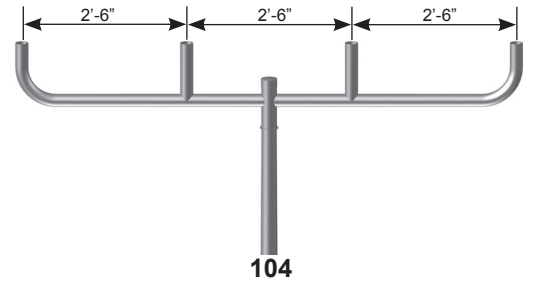

1254

TWELVE FIFTY FOUR INDUSTRIES

**BULLHORN SERIES
12AR-BHN-RD**

Arm 2" Sch 40 Pipe on all.

Center Hub 115 only 4" Sch 40 Pipe (4.5 O.D)

Center Hub 2.5" Sch 40 pipe excluding 115 (2.8 O.D.)

ORDER INFORMATION

Example Order: 12AR-BHN-RD-104-90-BLT

12AR-BHN-RD- _____ - _____				
MODEL #			FINISH	
Black Texture (Standard)	Bronze Texture	White Texture	Hunter Green Texture	Other (Please Specify):
-BLT	-BRT	-WTX	-HTX	