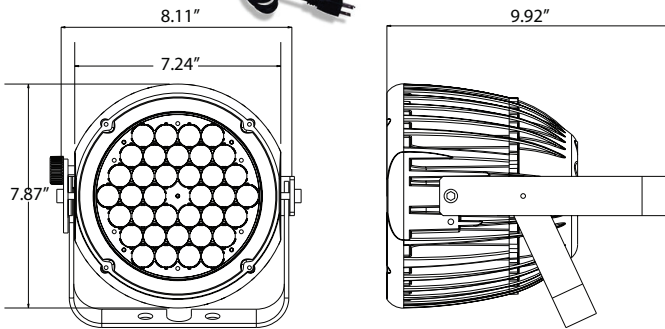

1254

TWELVE FIFTY FOUR INDUSTRIES

LED RGB
SPOTLIGHT
12FX-LSLV-130

Product Description

LED **RGB** spotlight, IP65 water resistant housing.
Available in Warm White or RGB color options.

Product Dimensions

Features & Benefits

- » Can be operated in one of 3 ways:
 - Internal (Standalone)
 - DMX Mode
 - Daisy Chain (10 Units)

» Simple to Install

Specifications

- » Voltage: 100-256V AC
- » Wattage: 55W
- » # of LEDs: 36
- » Beam Spread: 30°
- » Color Temperature: **RGB**
WW 3000K/CW6000K
- » Lumens: 2200
- » Max Daisy Chain: 10 units
- » Power Cord Length: 56”