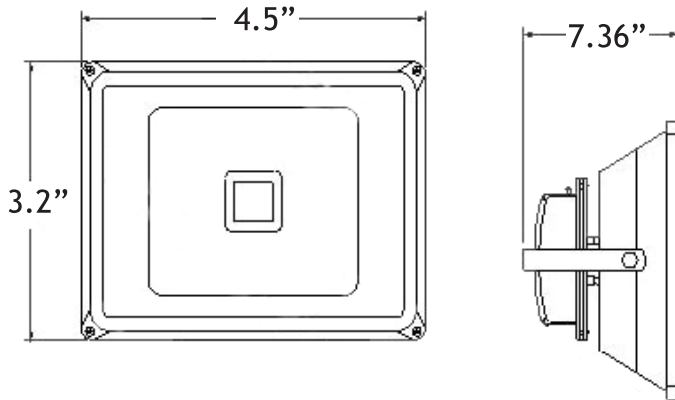

## Product Dimensions

## Specifications

- » Voltage: 12V DC
- » Wattage: 10W
- » # of LEDs: 1 COB Chip
- » Beam Spread: 160°
- » Color Temperature: **RGB**  
WW 3000K/CW6000K
- » Lumens: **RGB** - 500  
WW3000K/6000K - 800
- » IR Remote Control- Included
- » Inground Stake- Optional