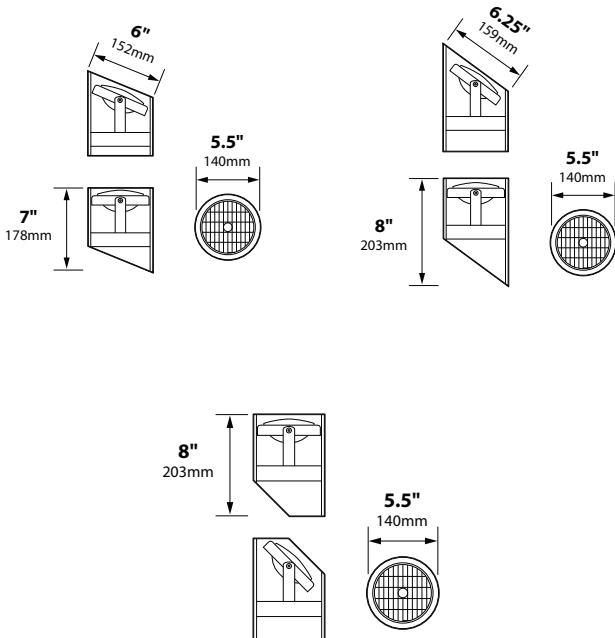

1254

TWELVE FIFTY FOUR INDUSTRIES

LED
WELL LIGHTS
12FX-12V-230

Product Description

This water tight well light is designed for in ground use where a flush, or hidden light would be ideal. Constructed of Aluminum. Reversible to be displayed as a flush light or angled.

Product Dimensions

Specifications

- » **Construction:** Black extruded ABS housing; aluminum lamp holder / aiming bracket.
- » **Lens:** None. Optional high impact clear tempered convex glass available
- » **Lamp Supplied:** See ordering information PAR36 lamp models
- » **Lamp Options:** We recommend 10w ARROW PAR36 LED; 50,000 hours average rating
- » **Socket:** None, PAR36 lamp supplies connection via 1/4" quick connect or stud terminal
- » **Wiring:** Black 3' 18/2 zip cord from base of fixture (12v only) or 25' 16/2 fixture lead wire
- » **Connection:** Quick Connector (not supplied) from fixture to main cable
- » **Finish:** Aluminum - Black texture polyester powder coat. Optional finishes available.

Features & Benefits

- » Reversible for straight cup or angle
- » Available in 50,000 hours rating

Certifications

TWELVE FIFTY FOUR INDUSTRIES

LED
WELL LIGHTS
12FX-12V-230

Example Order: 12SL-12V-230-A-01-BLT